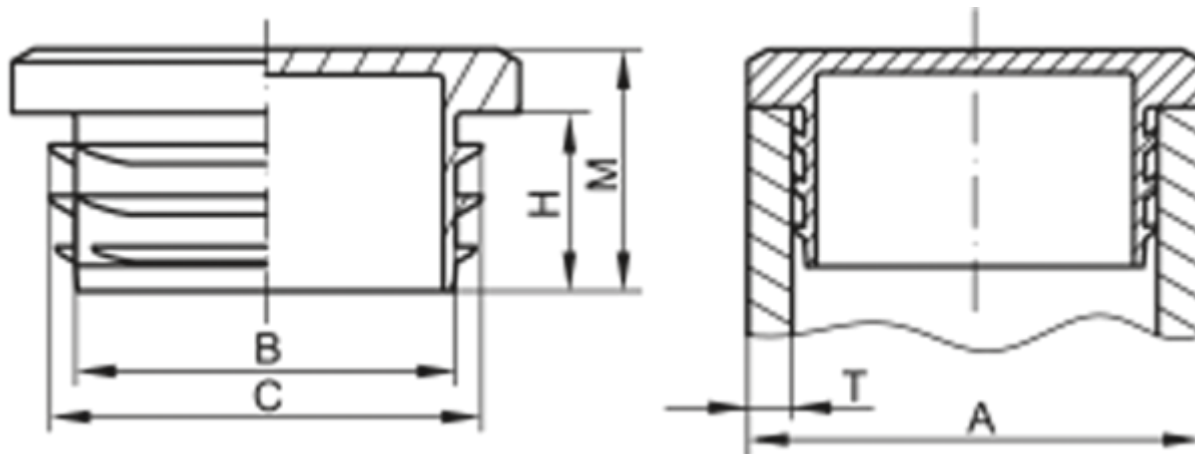

Article number: 59GPN260Q90905

Description: KLEE Square plugs GPN 260 - 90x90 (Wall thickness 5)

Measures

A = 90x90

B = 77

C = 82

H = 17

M = 22